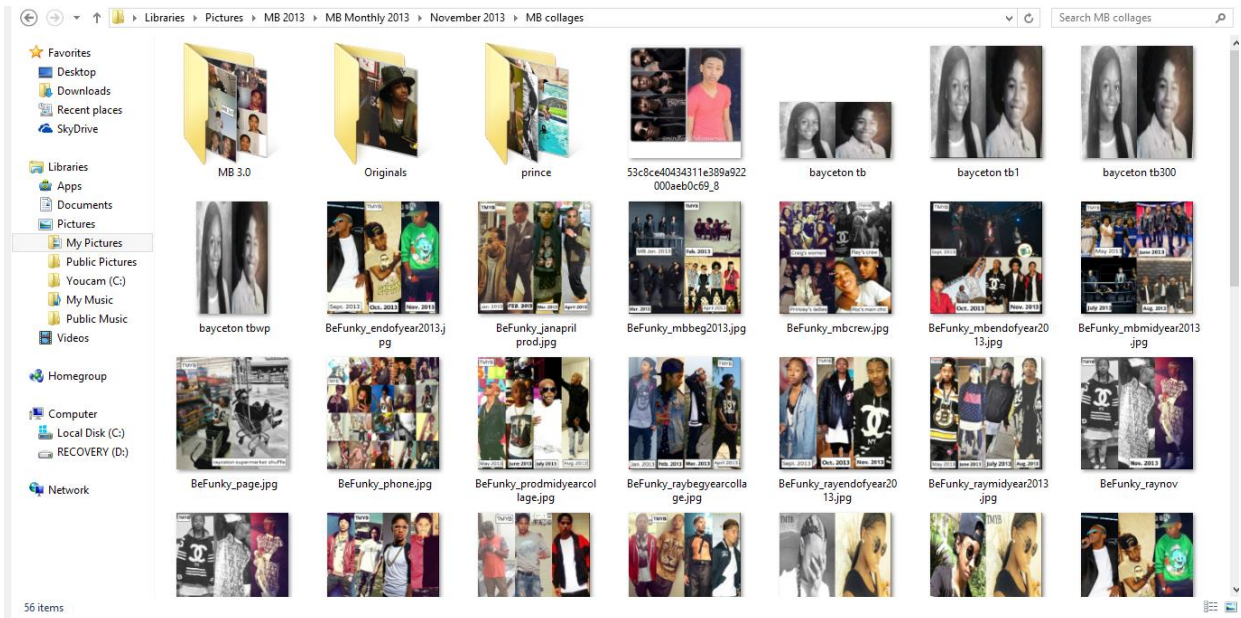

September 2013

October 2013

November 2013

December 2013

Let's take a look at some of the photos within these folders.

This screenshot is from MB January 2013>>>Jan 2013 collages

TM Drama 2013 (Jan 2013)

AATW pictures that were collected during certain days back during July 2013

Pictures from AATW collected back on July 28, 2013

Here's a particular image of roc and prince at the wet seal meet and greet on July 28, 2013 (windows photo viewer)

MB-related collages I made during the month of November 2013

MB related event flyers from nov. 2013

MB throbback pictures I collected during the month of Dec. 2013

MB gifs that I collected back during Mar. 2013

Ray pix collected back in Oct. 2013

MB related screencaps collected back in Feb. 2013